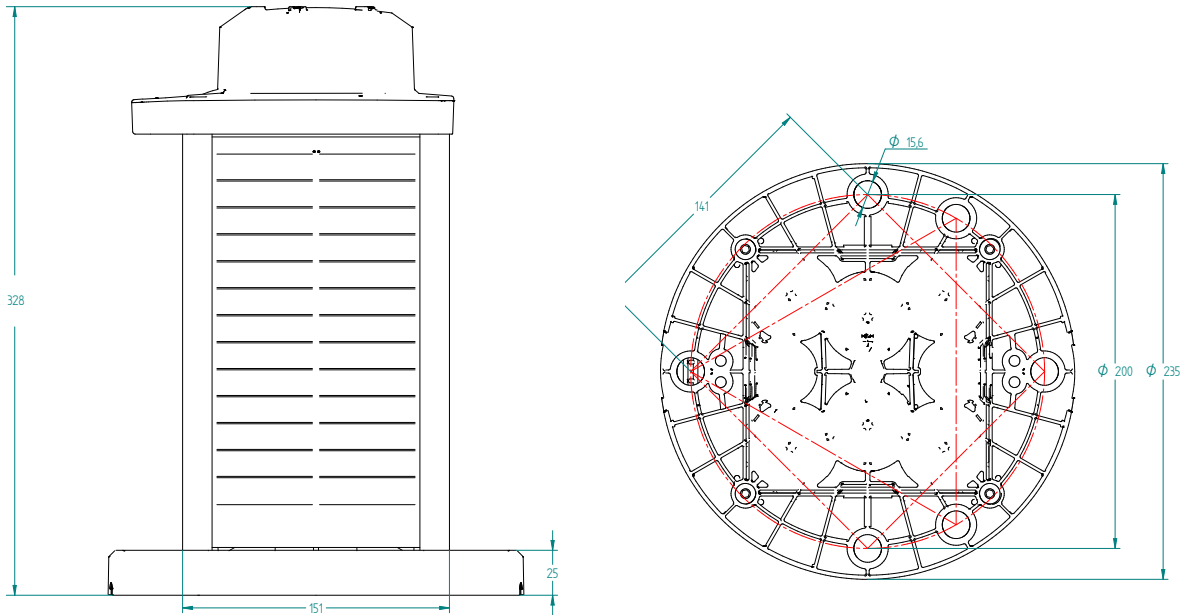

Technical Specification M860

Optical performance

Maximum fixed intensity

M860	239 cd	290 cd	445 cd	320 cd

NOTE: Peak IALA intensity dependent on location. To view performance in your installation location, visit www.carmanahmarine.com/selector.

Main Technical Specification

Lens visual/Mechanical diameter	111 mm
Construction	Premium grade, UV resistant polycarbonate lens/head and polycarbonate/polysiloxane co-polymer base
Light source	High Flux Surface Mount LEDs with colour-specific temperature-corrected LED driver
Solar modules	High-efficiency cells; MPPT
Battery	Multiple replaceable, recyclable battery options (refer to options matrix)
Degree of ingress protection	IP 68 immersion
Weight	6.4 kg M860 96E 10.2 kg M860 200BC
Overall height	328 mm
Overall width	235 mm dia.
Installation	3, 4 or 5 x M12 on 200 mm dia.