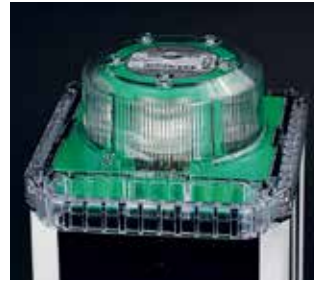

M860

Solar Powered LED Marine Lantern, 4 to 7+ NM Range

With a durable, large-format solar engine, the M860 is engineered for consistent, reliable performance at remote installations and in challenging insolation locations. This is a premium and full-featured lantern that is suitable for achieving longer ranges in challenging insolation locations. To view performance in your installation location, visit www.carmanahmarine.com/selector.

- Option for standard or wide divergences (for fixed or floating applications)
- Multiple cost-effective battery pack options suitable for a wide variety of installation locations
- Built-in calendar function for automatic de-activation during off-season months
- Top-mounted 4-character LED display with simple »tap to activate« functionality
- Premium grade, UV resistant polycarbonate lens material
- Environmentally friendly, super durable powder-coated aluminium chassis
- Adjustable intensity and range
- IP 68 rated
- GPS synchronized flash option
- Remote monitoring options available

Top-mounted Display
Easily check light settings with a »tap-to-activate« digital display.

Infrared Programmer
Check battery state of charge, program flash codes, set intensities and more.

Optical Assembly
Durable, UV resistant optical lens with options for standard (8°) or wide (10°) divergence.

Scalable Battery Pack
Multiple replaceable, recyclable battery pack options for reliable, cost-effective performance in a variety of installation locations.

Visible Colour Indicator
LED colour is clearly indicated by the colour of the lantern head.