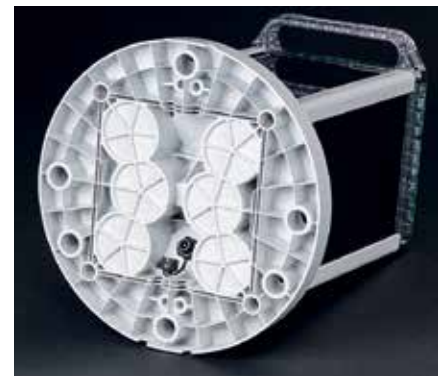

M860

Solar Powered LED Marine Lantern, 4 to 7+ NM Range

With a durable, large-format solar engine, the M860 is engineered for consistent, reliable performance at remote installations and in challenging insolation locations. This is a premium and full-featured lantern that is suitable for achieving longer ranges in challenging insolation locations. To view performance in your installation location, visit www.carmanahmarine.com/selector.

- Option for standard or wide divergences (for fixed or floating applications)
- Multiple cost-effective battery pack options suitable for a wide variety of installation locations
- Built-in calendar function for automatic de-activation during off-season months
- Top-mounted 4-character LED display with simple »tap to activate« functionality
- Premium grade, UV resistant polycarbonate lens material
- Environmentally friendly, super durable powder-coated aluminium chassis
- Adjustable intensity and range
- IP 68 rated
- GPS synchronized flash option
- Remote monitoring options available

Top-mounted Display
Easily check light settings with a »tap-to-activate« digital display.

Infrared Programmer
Check battery state of charge, program flash codes, set intensities and more.

Optical Assembly
Durable, UV resistant optical lens with options for standard (8°) or wide (10°) divergence.

External Charge Port
Optional charge port in the lantern base allows for easy overnight charging via wall plug.

Installation
Supports installation on structure using 3 x M12 bolts, 4 x M12 bolts, or 5 x M12 bolts on a 200 mm diameter. Standard and security bolt kits are available.